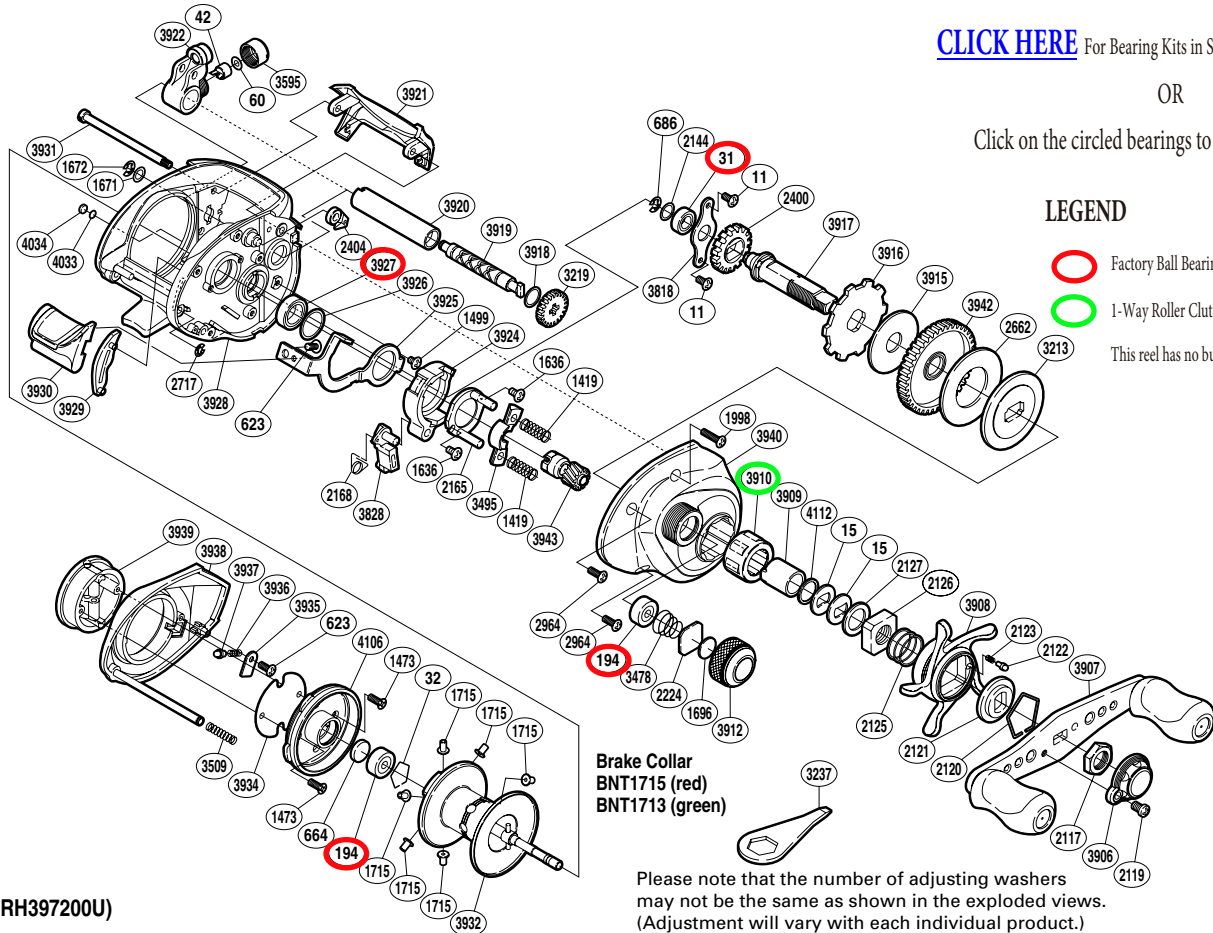

## CU-200E5

[CLICK HERE](#) For Bearing Kits in Stainless Steel and Ceramic

OR

Click on the circled bearings to see options for each

(1RH397200U)

Part No.	Description	Part No.	Description	Part No.	Description
BNT0011	Screw	BNT2144	Washer	BNT3920	Level Wind Guard
BNT0015	Drag Spring Washer	BNT2165	Clutch Cam Retainer	BNT3921	Level Wind Protector
BNT0031	Ball Bearing	BNT2168	Clutch Pawl Spring	BNT3922	Line Guide
BNT0032	Bearing Retainer	BNT2224	Spool Tension Spacer	BNT3924	Clutch Cam
BNT0042	Line Guide Pawl	BNT2400	Idle Gear	BNT3925	Clutch Plate
BNT0060	Spacer	BNT2404	Anti-Reverse Pawl	BNT3926	Washer
BNT0194	Ball Bearing	BNT2662	Drag Washer	BNT3927	Ball Bearing
BNT0623	Screw	BNT2717	E Lock	BNT3928	One-Piece Frame
BNT0664	Spacer B	BNT2964	Screw	BNT3929	Clutch Bar Guide
BNT0686	E Lock	BNT3213	Key Washer	BNT3930	Quick-Fire II Clutch Bar
BNT1419	Yoke Spring	BNT3219	Idle Gear	BNT3931	Level Wind Guide
BNT1473	Screw	BNT3478	Spool Tension Spring	BNT3932	Spool Assembly
BNT1499	Screw	BNT3495	Yoke	BNT3934	Brake Case Spacer
BNT1636	Screw	BNT3509	Side Plate Spring	BNT3935	Brake Spring Retainer
BNT1671	Washer	BNT3595	Pawl Cap	BNT3936	Click Spring
BNT1672	E Lock	BNT3818	Drive Shaft Retainer	BNT3937	Click Pin
BNT1696	Cast Control Spacer	BNT3828	Clutch Pawl	BNT3938	Left Side Plate
BNT1715	Brake Collar (red)	BNT3906	Handle Retainer	BNT3939	Turnkey Dial
BNT1998	Screw	BNT3907	Handle Assembly	BNT3940	Right Side Plate
BNT2117	Handle Nut	BNT3908	Star Drag	BNT3942	Drive Gear
BNT2119	Screw	BNT3909	Roller Clutch Inner Tube	BNT3943	Pinion Gear
BNT2120	Click Plate Retainer	BNT3910	Roller Clutch Bearing	BNT4033	Washer
BNT2121	Star Drag Click	BNT3912	Cast Control Cap	BNT4034	Anti-Thrust Washer
BNT2122	Click Pin	BNT3915	Drag Washer	BNT4106	Brake Case
BNT2123	Click Spring	BNT3916	Anti-Reverse Ratchet	BNT4112	Washer
BNT2125	Star Drag Spring	BNT3917	Drive Shaft	BNT1713	Brake Collar (green) (accessory)
BNT2126	Star Drag Nut	BNT3918	Washer	BNT3237	Wrench (accessory)
BNT2127	Star Drag Spacer	BNT3919	Worm Shaft		