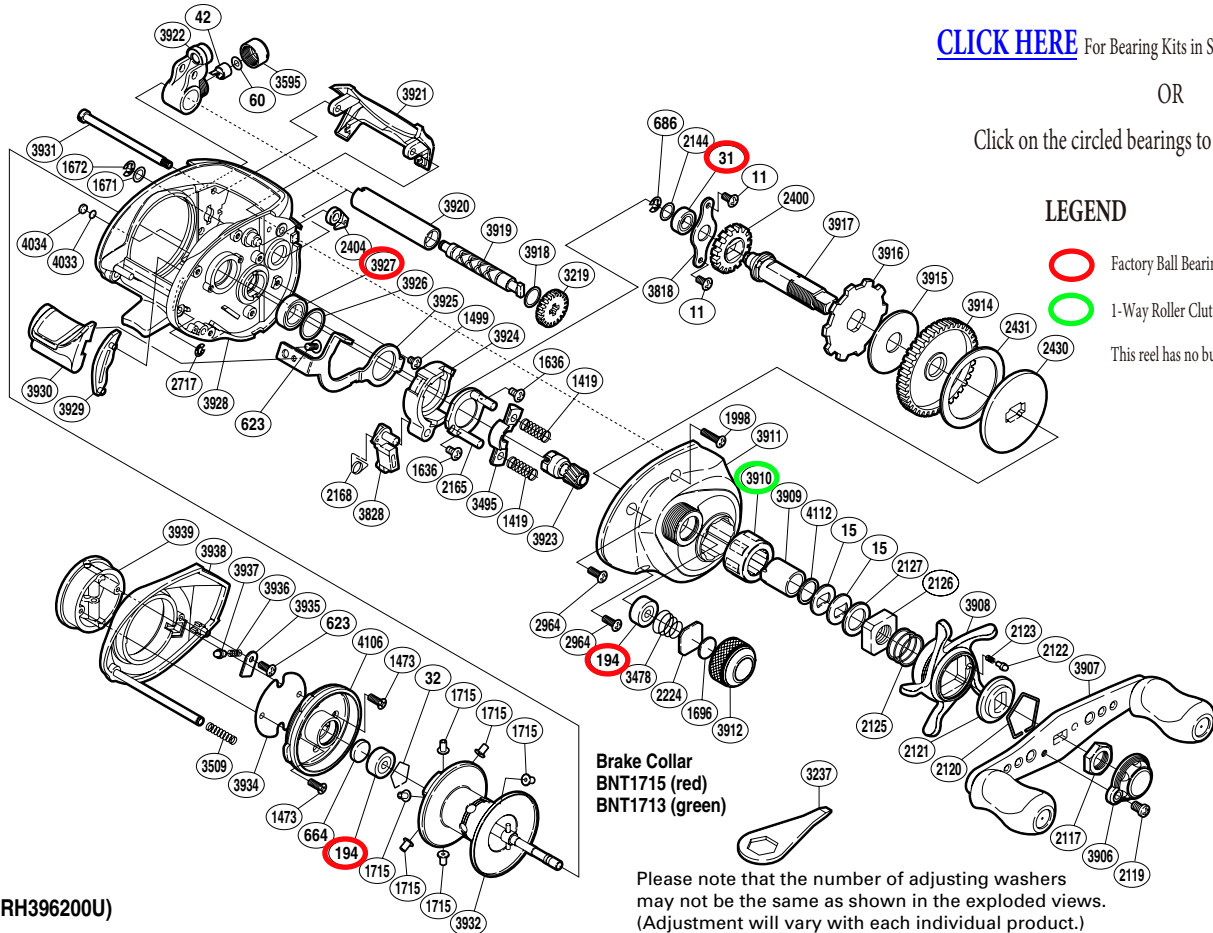

### LEGEND

- Factory Ball Bearings
- 1-Way Roller Clutch Bearing
- This reel has no bushes that can be upgraded

(1RH396200U)

Part No.	Description	Part No.	Description	Part No.	Description
BNT0011	Screw	BNT2144	Washer	BNT3918	Washer
BNT0015	Drag Spring Washer	BNT2165	Clutch Cam Retainer	BNT3919	Worm Shaft
BNT0031	Ball Bearing	BNT2168	Clutch Pawl Spring	BNT3920	Level Wind Guard
BNT0032	Bearing Retainer	BNT2224	Spool Tension Spacer	BNT3921	Level Wind Protector
BNT0042	Line Guide Pawl	BNT2400	Idle Gear	BNT3922	Line Guide
BNT0060	Spacer	BNT2404	Anti-Reverse Pawl	BNT3923	Pinion Gear
BNT0194	Ball Bearing	BNT2430	Key Washer	BNT3924	Clutch Cam
BNT0623	Screw	BNT2431	Drag Washer	BNT3925	Clutch Plate
BNT0664	Spacer B	BNT2717	E Lock	BNT3926	Washer
BNT0686	E Lock	BNT2964	Screw	BNT3927	Ball Bearing
BNT1419	Yoke Spring	BNT3219	Idle Gear	BNT3928	One-Piece Frame
BNT1473	Screw	BNT3478	Spool Tension Spring	BNT3929	Clutch Bar Guide
BNT1499	Screw	BNT3495	Yoke	BNT3930	Quick-Fire II Clutch Bar
BNT1636	Screw	BNT3509	Side Plate Spring	BNT3931	Level Wind Guide
BNT1671	Washer	BNT3595	Pawl Cap	BNT3932	Spool Assembly
BNT1672	E Lock	BNT3818	Drive Shaft Retainer	BNT3934	Brake Case Spacer
BNT1696	Cast Control Spacer	BNT3828	Clutch Pawl	BNT3935	Brake Spring Retainer
BNT1715	Brake Collar (red)	BNT3906	Handle Retainer	BNT3936	Click Spring
BNT1998	Screw	BNT3907	Handle Assembly	BNT3937	Click Pin
BNT2117	Handle Nut	BNT3908	Star Drag	BNT3938	Left Side Plate
BNT2119	Screw	BNT3909	Roller Clutch Inner Tube	BNT3939	Turnkey Dial
BNT2120	Click Plate Retainer	BNT3910	Roller Clutch Bearing	BNT4033	Washer
BNT2121	Star Drag Click	BNT3911	Right Side Plate	BNT4034	Anti-Thrust Washer
BNT2122	Click Pin	BNT3912	Cast Control Cap	BNT4106	Brake Case
BNT2123	Click Spring	BNT3914	Drive Gear	BNT4112	Washer
BNT2125	Star Drag Spring	BNT3915	Drag Washer		
BNT2126	Star Drag Nut	BNT3916	Anti-Reverse Ratchet	BNT1713	Brake Collar (green) (accessory)
BNT2127	Star Drag Spacer	BNT3917	Drive Shaft	BNT3237	Wrench (accessory)