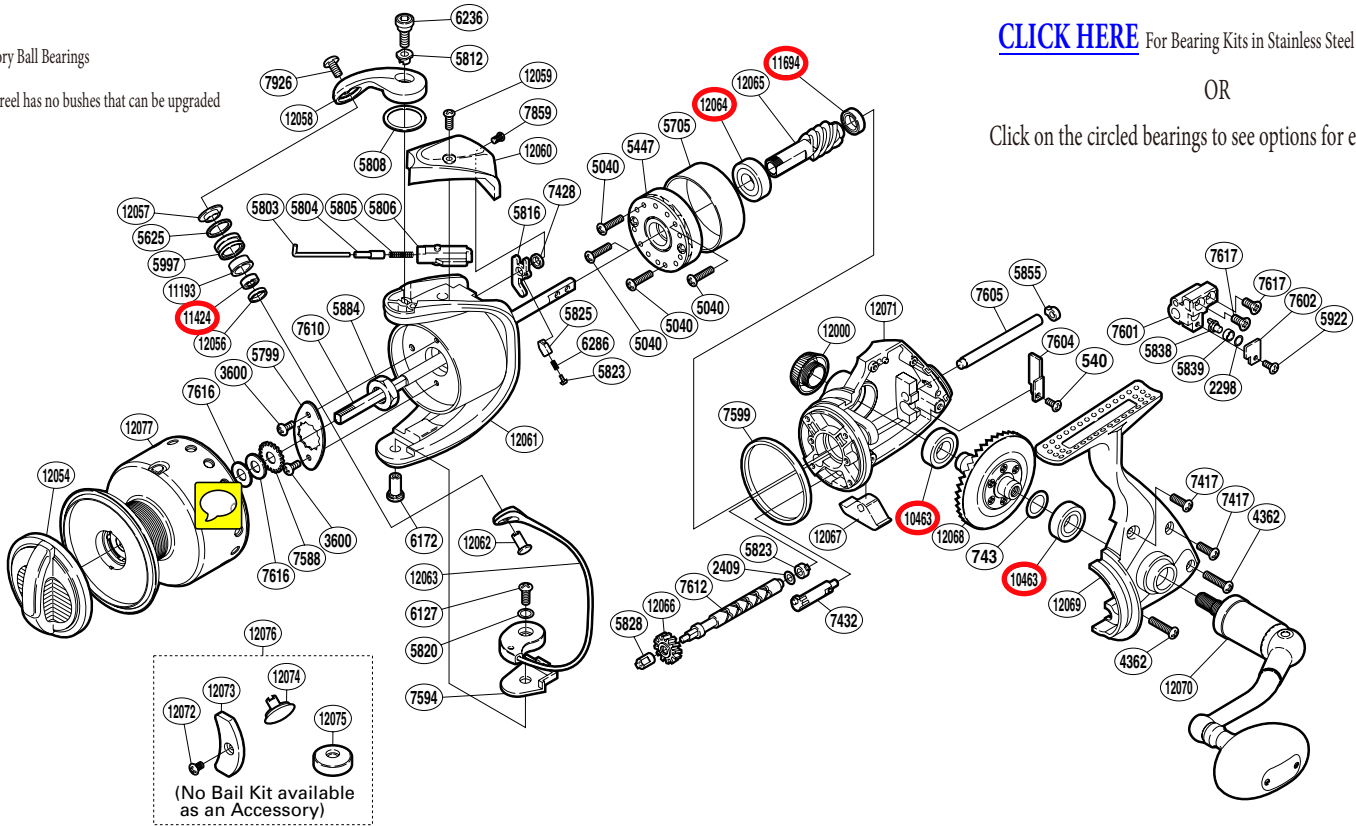

(1SE779500U)

Part No.	Description	Part No.	Description	Part No.	Description
RD 0540	Screw	RD 5884	Rotor Nut	RD11694	Ball Bearing
RD 0743	Washer	RD 5922	Screw	RD12000	Handle Screw Cap
RD 2298	Spacer	RD 5997	Line Roller	RD12054	Drag Knob
RD 2409	Spacer	RD 6127	Screw	RD12056	Bearing Spacer
RD 3600	Screw	RD 6172	Bail Hold Support Shaft	RD12057	Line Roller Washer
RD 4362	Screw	RD 6236	Screw	RD12058	Bail Arm
RD 5040	Screw	RD 6286	Bail Trip Lever Spring	RD12059	Screw
RD 5447	Roller Clutch Assembly	RD 7417	Screw	RD12060	Bail Spring Cover
RD 5625	Line Roller Spacer	RD 7428	Bail Trip Lever Washer	RD12061	Rotor
RD 5705	Roller Clutch Ring	RD 7432	Anti-Reverse Cam	RD12062	Line Roller Support
RD 5799	Rotor Nut Retainer	RD 7588	Spool Support	RD12063	Bail Assembly
RD 5803	Bail Spring Guide A	RD 7594	Bail Hold Support Spacer	RD12064	Ball Bearing
RD 5804	Spring Guide A Support	RD 7599	Friction Ring	RD12065	Pinion Gear
RD 5805	Bail Spring	RD 7601	Oscillating Slider	RD12066	Idle Gear
RD 5806	Bail Spring Guide B	RD 7602	Oscillating Slider Retainer	RD12067	Anti-Reverse Lever Cover
RD 5808	Washer	RD 7604	Worm Shaft Retainer	RD12068	Drive Gear
RD 5812	Screw Collar	RD 7605	Oscillating Guide	RD12069	Side Cover
RD 5816	Bail Trip Lever	RD 7610	Main Shaft	RD12070	Handle Assembly
RD 5820	Spacer	RD 7612	Worm Shaft	RD12071	Body
RD 5823	Lever Spring Guide A	RD 7616	Spool Washer	RD12077	Spool Assembly
RD 5825	Lever Spring Guide B	RD 7617	Screw		
RD 5828	Worm Bushing (Front)	RD 7859	Screw	RD12072	Screw (accessory)
RD 5832	Worm Bushing (Rear)	RD 7926	Screw	RD12073	Counter Weight (accessory)
RD 5838	Oscillating Pawl	RD10463	Ball Bearing	RD12074	Line Roller Support B (accessory)
RD 5839	Oscillating Slider Bushing	RD11193	Line Roller Bushing	RD12075	Counter Weight B (accessory)
RD 5855	Oscillating Guide Holder	RD11424	Ball Bearing	RD12076	Counter Weight Set (accessory)