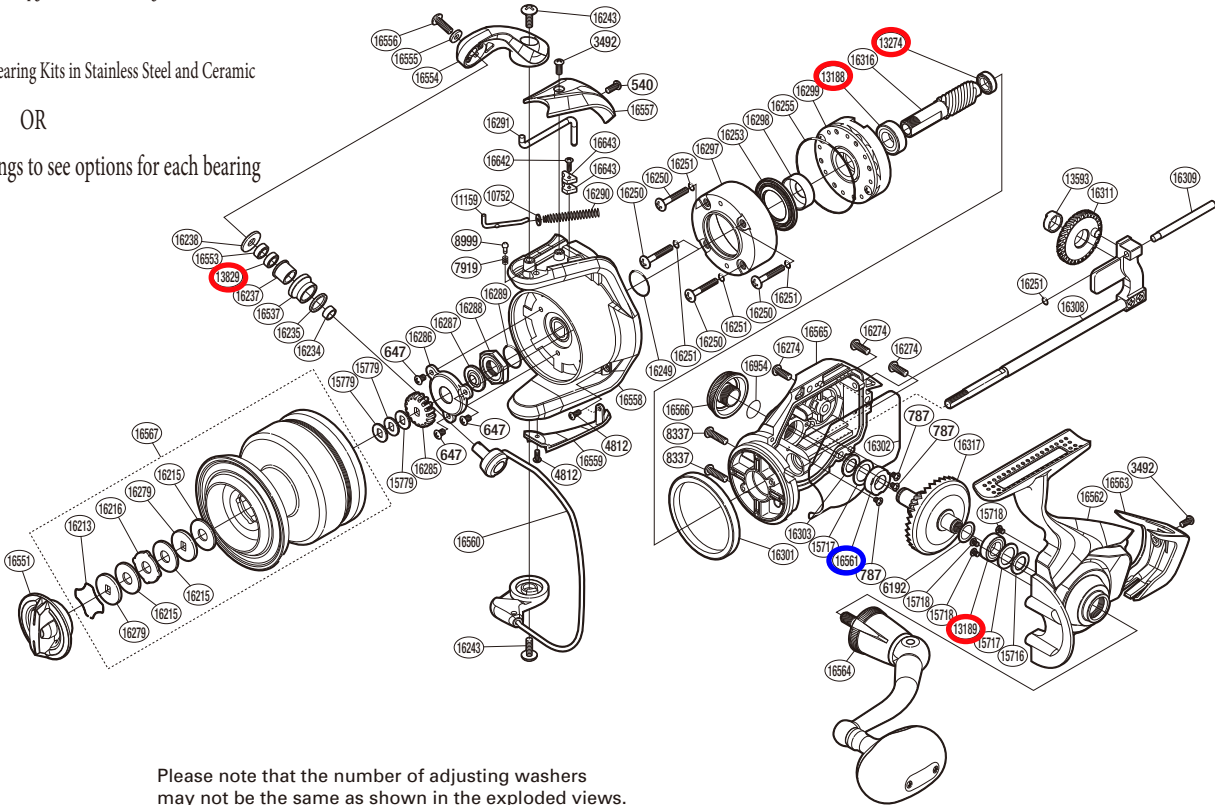

Please note that the number of adjusting washers may not be the same as shown in the exploded views. (Adjustment will vary with each individual product.)

(51SD958504G)

Part No.	Description	Part No.	Description	Part No.	Description
RD 0540	Screw	RD16237	Line Roller Bushing	RD16311	Oscillating Gear
RD 0647	Screw	RD16238	Line Roller Washer	RD16316	Pinion Gear
RD 0787	Screw	RD16243	Screw	RD16317	Drive Gear
RD 3492	Screw	RD16249	O Ring	RD16537	Line Roller
RD 4812	Screw	RD16250	Screw	RD16551	Drag Knob
RD 6192	Washer	RD16251	O Ring	RD16553	Line Roller Collar B
RD 7919	Click Spring	RD16253	Roller Clutch Water Proof	RD16554	Bail Arm
RD 8337	Screw	RD16255	O Ring	RD16555	Counter Weight
RD 8999	Click Pin	RD16274	Screw	RD16556	Screw
RD10752	Spring Guide A Support	RD16279	Key Washer	RD16557	Bail Spring Cover
RD11159	Bail Spring Guide A	RD16285	Spool Support	RD16558	Rotor
RD13188	Ball Bearing	RD16286	Nut Lock Plate	RD16559	Bail Hold Support Guard
RD13189	Ball Bearing	RD16287	Bearing Water Proof	RD16560	Bail Assembly
RD13274	Ball Bearing	RD16288	Rotor Nut	RD16561	Drive Gear Bushing
RD13593	Oscillating Gear Bushing	RD16289	O Ring	RD16562	Side Cover
RD13829	Ball Bearing	RD16290	Bail Spring	RD16563	Rear Protector
RD15716	Bearing Water Proof	RD16291	Bail Trip Lever	RD16564	Handle Assembly
RD15717	Washer	RD16297	Roller Clutch Water Proof Cover	RD16565	Body
RD15718	Screw	RD16298	Rotor Ring	RD16566	Handle Screw Cap
RD15779	Spool Washer	RD16299	Roller Clutch Assembly	RD16567	Spool Assembly
RD16213	Drag Washers Retainer	RD16301	Friction Ring	RD16642	Screw
RD16215	Drag Washer	RD16302	Body Seal	RD16643	Counter Weight B
RD16216	Eared Washer	RD16303	Bearing Water Proof	RD16954	O Ring
RD16234	Line Roller Collar	RD16308	Main Shaft Assembly		
RD16235	Line Roller Spacer	RD16309	Oscillating Guide		