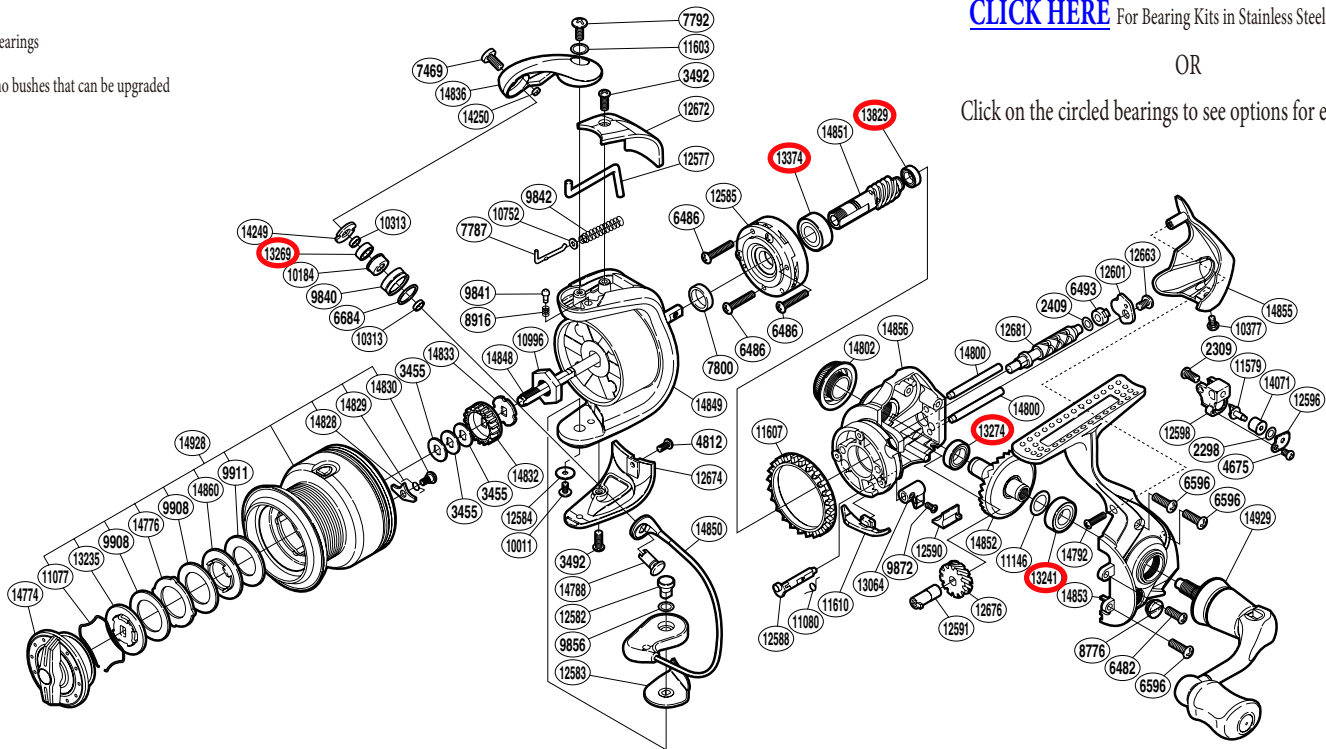

Please note that the number of adjusting washers may not be the same as shown in the exploded views. (Adjustment will vary with each individual product.)

(1SE452510U)

Part No.	Description	Part No.	Description	Part No.	Description
RD 2298	Spacer	RD10752	Bail Spring Guide A Support	RD13274	Ball Bearing
RD 2309	Screw	RD10996	Rotor Nut	RD13374	Ball Bearing
RD 2409	Spacer	RD11077	Drag Washers Retainer	RD13829	Ball Bearing
RD 3455	Spool Washer	RD11080	Anti-Reverse Cam Spring	RD14071	Oscillating Slider Bushing
RD 3492	Screw	RD11146	Washer	RD14249	Line Roller Plate
RD 4675	Screw	RD11579	Oscillating Pawl	RD14250	Line Roller Oil Cap
RD 4812	Screw	RD11603	Washer	RD14774	Drag Knob
RD 6482	Screw	RD11607	Friction Ring	RD14776	Eared Washer
RD 6486	Screw	RD11610	Bail Trip Strike	RD14788	Line Roller Support
RD 6493	Worm Bushing (rear)	RD12577	Bail Trip Lever	RD14792	Screw
RD 6596	Screw	RD12582	Bail Hold Support Shaft	RD14800	Oscillating Guide
RD 6684	Line Roller Spacer	RD12583	Bail Hold Support Spacer	RD14802	Handle Screw Cap
RD 7469	Screw	RD12584	Washer	RD14828	Drag Click
RD 7787	Bail Spring Guide A	RD12585	Roller Clutch Assembly	RD14829	Drag Click Spring
RD 7792	Screw	RD12588	Anti-Reverse Cam	RD14830	Screw
RD 7800	Rotor Ring	RD12590	Anti-Reverse Lever Cover	RD14832	Spool Support A
RD 8776	Oil Cap	RD12591	Worm Bushing (front)	RD14833	Spool Support B
RD 8916	Click Spring	RD12596	Oscillating Pawl Cover	RD14836	Bail Arm
RD 9840	Line Roller	RD12598	Oscillating Slider	RD14848	Main Shaft
RD 9841	Click Pin	RD12601	Worm Shaft Retainer	RD14849	Rotor
RD 9842	Bail Spring	RD12663	Screw	RD14850	Bail Assembly
RD 9856	Washer	RD12672	Bail Spring Cover	RD14851	Pinion Gear
RD 9872	Screw	RD12674	Bail Hold Support Guard	RD14852	Drive Gear
RD 9908	Drag Washer	RD12676	Idle Gear	RD14853	Side Cover
RD 9911	Drag Washer	RD12681	Worm Shaft	RD14855	Rear Protector
RD10011	Screw	RD13064	Anti-Reverse Lever	RD14856	Body
RD10184	Line Roller Bushing	RD13235	Key Washer	RD14860	Key Washer
RD10313	Bearing Spacer	RD13241	Ball Bearing	RD14928	Spool Assembly
RD10377	Screw	RD13269	Ball Bearing	RD14929	Handle Assembly