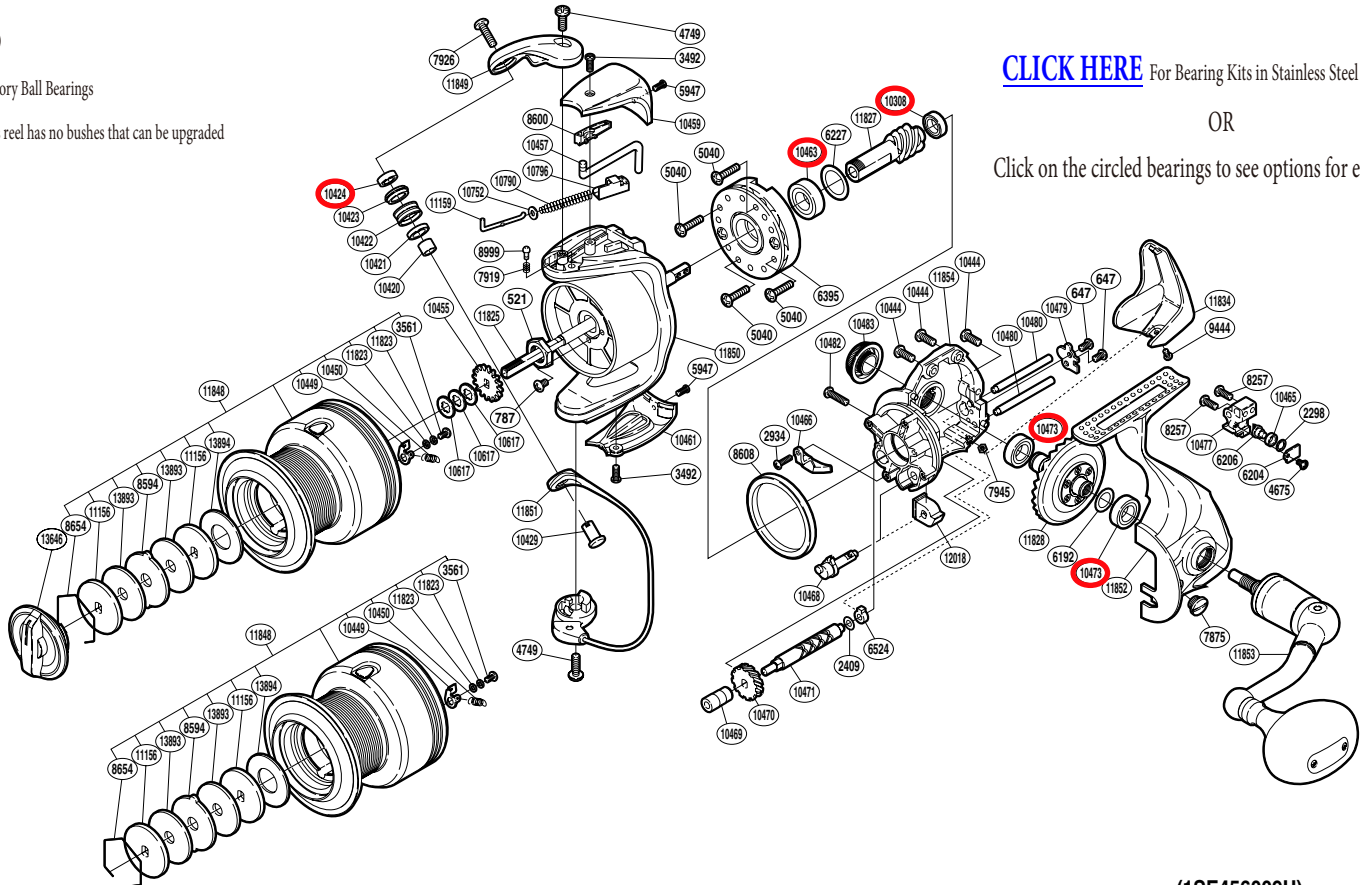

SHIMANO

STRADIC

A-RB

ST-6000FI

LEGEND

Factory Ball Bearings

This reel has no bushes that can be upgraded

[CLICK HERE](#) For Bearing Kits in Stainless Steel and Ceramic

OR

Click on the circled bearings to see options for each bearing

(1SE456009U)

Part No.	Description	Part No.	Description	Part No.	Description
RD 0521	Rotor Nut	RD 8654	Drag Washers Retainer	RD10479	Worm Shaft Retainer
RD 0647	Screw	RD 8999	Click Pin	RD10480	Oscillating Guide
RD 0787	Screw	RD 9444	Screw	RD10482	Screw
RD 2298	Spacer	RD10308	Ball Bearing	RD10483	Handle Screw Cap
RD 2409	Spacer	RD10420	Bearing Spacer	RD10617	Spool Washer
RD 2934	Screw	RD10421	Line Roller Collar	RD10752	Spring Guide A Support
RD 3492	Screw	RD10422	Line Roller	RD10790	Bail Spring
RD 3561	Screw	RD10423	Line Roller Bushing	RD10796	Bail Spring Seat
RD 4675	Screw	RD10424	Ball Bearing	RD11156	Key Washer
RD 4749	Screw	RD10429	Line Roller Support	RD11159	Bail Spring Guide A
RD 5040	Screw	RD10444	Screw	RD11823	Drag Click Collar
RD 5947	Screw	RD10449	Drag Click	RD11825	Main Shaft
RD 6192	Washer	RD10450	Click Spring	RD11827	Pinion Gear
RD 6204	Oscillating Pawl Cover	RD10455	Spool Support	RD11828	Drive Gear
RD 6206	Oscillating Pawl	RD10457	Bail Trip Lever	RD11834	Rear Protector
RD 6227	Washer	RD10459	Bail Spring Cover	RD11848	Spool Assembly
RD 6395	Roller Clutch Assembly	RD10461	Rotor Side Cover	RD11849	Bail Arm
RD 6524	Worm Bushing (rear)	RD10463	Ball Bearing	RD11850	Rotor
RD 7875	Oil Cap	RD10465	Oscillating Slider Bushing	RD11851	Bail Assembly
RD 7919	Click Spring	RD10466	Bail Trip Strike	RD11852	Side Cover
RD 7926	Screw	RD10468	Anti-Reverse Cam	RD11853	Handle Assembly
RD 7945	Nut	RD10469	Worm Bushing (front)	RD11854	Body
RD 8257	Screw	RD10470	Idle Gear	RD12018	Anti-Reverse Lever Cover
RD 8594	Eared Washer	RD10471	Worm Shaft	RD13646	Drag Knob
RD 8600	Bail Trip Cover	RD10473	Ball Bearing	RD13893	Drag Washer
RD 8608	Friction Ring	RD10477	Oscillating Slider	RD13894	Drag Washer