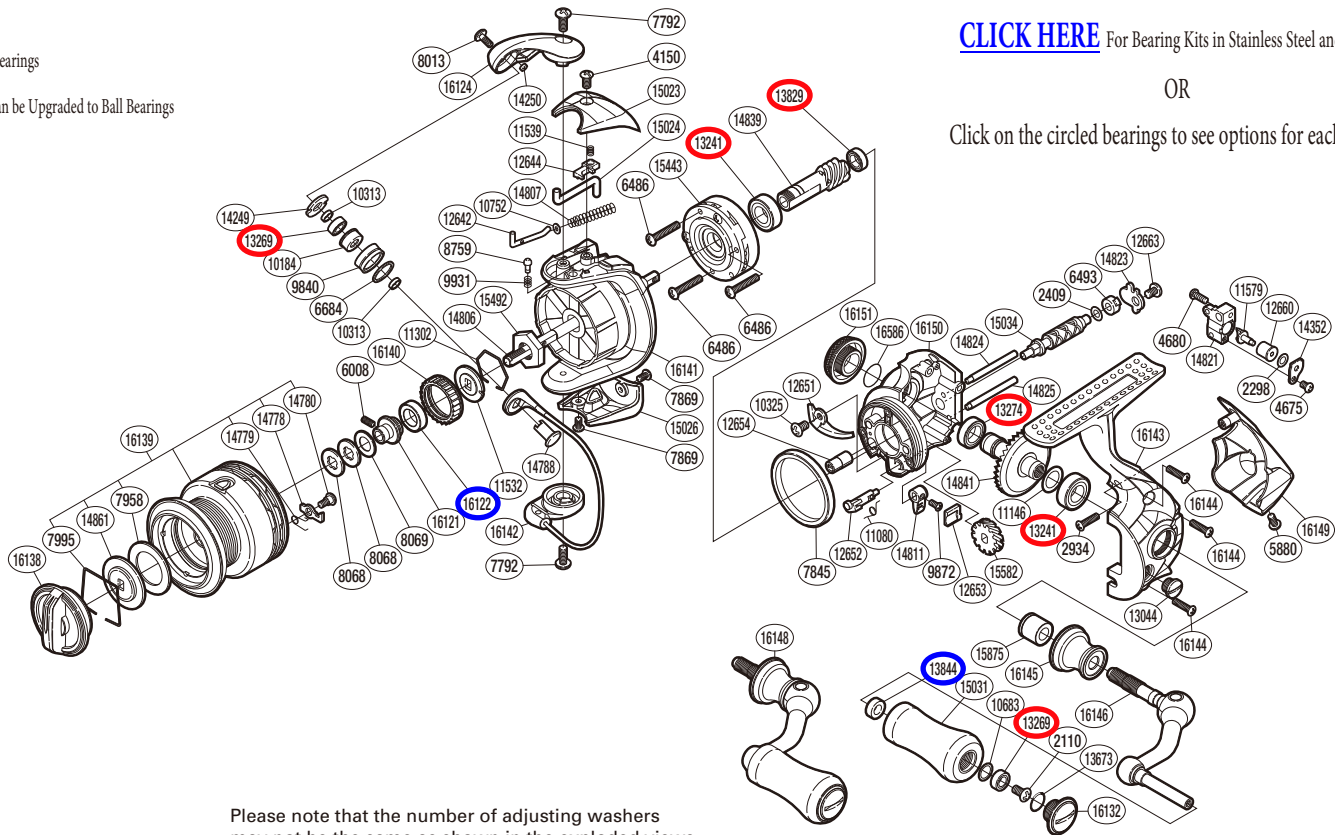

SHIMANO

STRADIC C14+ SA-RB

STCI4+1000FA

LEGEND

- Factory Ball Bearings
- Bushes that can be Upgraded to Ball Bearings

[CLICK HERE](#) For Bearing Kits in Stainless Steel and Ceramic

OR

Click on the circled bearings to see options for each bearing