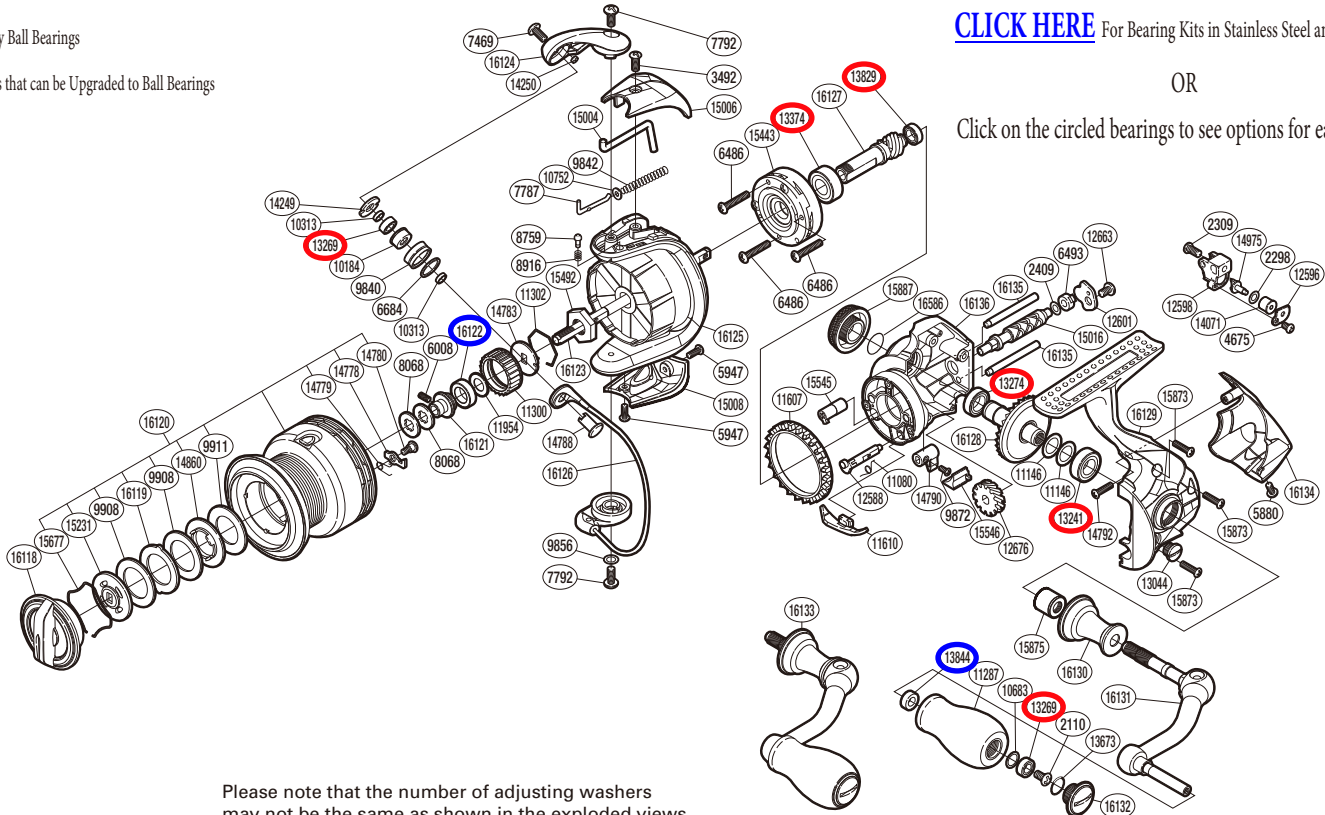

Please note that the number of adjusting washers may not be the same as shown in the exploded views. (Adjustment will vary with each individual product.)

(51SE792501U)

Part No.	Description	Part No.	Description	Part No.	Description
RD 2110	Screw	RD11302	Ratchet Spring	RD15008	Bail Hold Support Guard
RD 2298	Spacer	RD11607	Friction Ring	RD15016	Worm Shaft
RD 2309	Screw	RD11610	Bail Trip Strike	RD15231	Key Washer
RD 2409	Spacer	RD11954	Washer	RD15443	Roller Clutch Assembly
RD 3492	Screw	RD12588	Anti-Reverse Cam	RD15492	Rotor Nut
RD 4675	Screw	RD12596	Oscillating Pawl Cover	RD15545	Worm Bushing (front)
RD 5880	Screw	RD12598	Oscillating Slider	RD15546	Anti-Reverse Lever Cover
RD 5947	Screw	RD12601	Worm Shaft Retainer	RD15677	Drag Washers Retainer
RD 6008	Set Screw	RD12663	Screw	RD15873	Screw
RD 6486	Screw	RD12676	Idle Gear	RD15875	Handle Shaft Cover B
RD 6493	Worm Bushing (rear)	RD13044	Oil Cap	RD15887	Handle Screw Cap
RD 6684	Line Roller Spacer	RD13241	Ball Bearing	RD16118	Drag Knob
RD 7469	Screw	RD13269	Ball Bearing	RD16119	Eared Washer
RD 7787	Bail Spring Guide A	RD13274	Ball Bearing	RD16120	Spool Assembly
RD 7792	Screw	RD13374	Ball Bearing	RD16121	Bearing Bushing
RD 8068	Spool Washer	RD13673	O Ring	RD16122	Spool Bushing
RD 8759	Click Pin	RD13829	Ball Bearing	RD16123	Main Shaft
RD 8916	Click Spring	RD13844	Handle Knob Bushing	RD16124	Bail Arm
RD 9840	Line Roller	RD14071	Oscillating Slider Bushing	RD16125	Rotor
RD 9842	Bail Spring	RD14249	Line Roller Plate	RD16126	Bail Assembly
RD 9856	Washer	RD14250	Line Roller Oil Cap	RD16127	Pinion Gear
RD 9872	Screw	RD14778	Drag Click	RD16128	Drive Gear
RD 9908	Drag Washer	RD14779	Drag Click Spring	RD16129	Side Cover
RD 9911	Drag Washer	RD14780	Screw	RD16130	Handle Shaft Cover
RD10184	Line Roller Bushing	RD14783	Spool Support	RD16131	Handle Shank Assembly
RD10313	Bearing Spacer	RD14788	Line Roller Support	RD16132	Handle Knob Seal
RD10683	Washer	RD14790	Anti-Reverse Lever	RD16133	Handle Assembly
RD10752	Bail Spring Guide A Support	RD14792	Screw	RD16134	Rear Protector
RD11080	Anti-Reverse Cam Spring	RD14860	Key Washer	RD16135	Oscillating Guide
RD11146	Washer	RD14975	Oscillating Pawl	RD16136	Body
RD11287	Handle Knob	RD15004	Bail Trip Lever	RD16586	O Ring
RD11300	Drag Click Ratchet	RD15006	Bail Spring Cover		