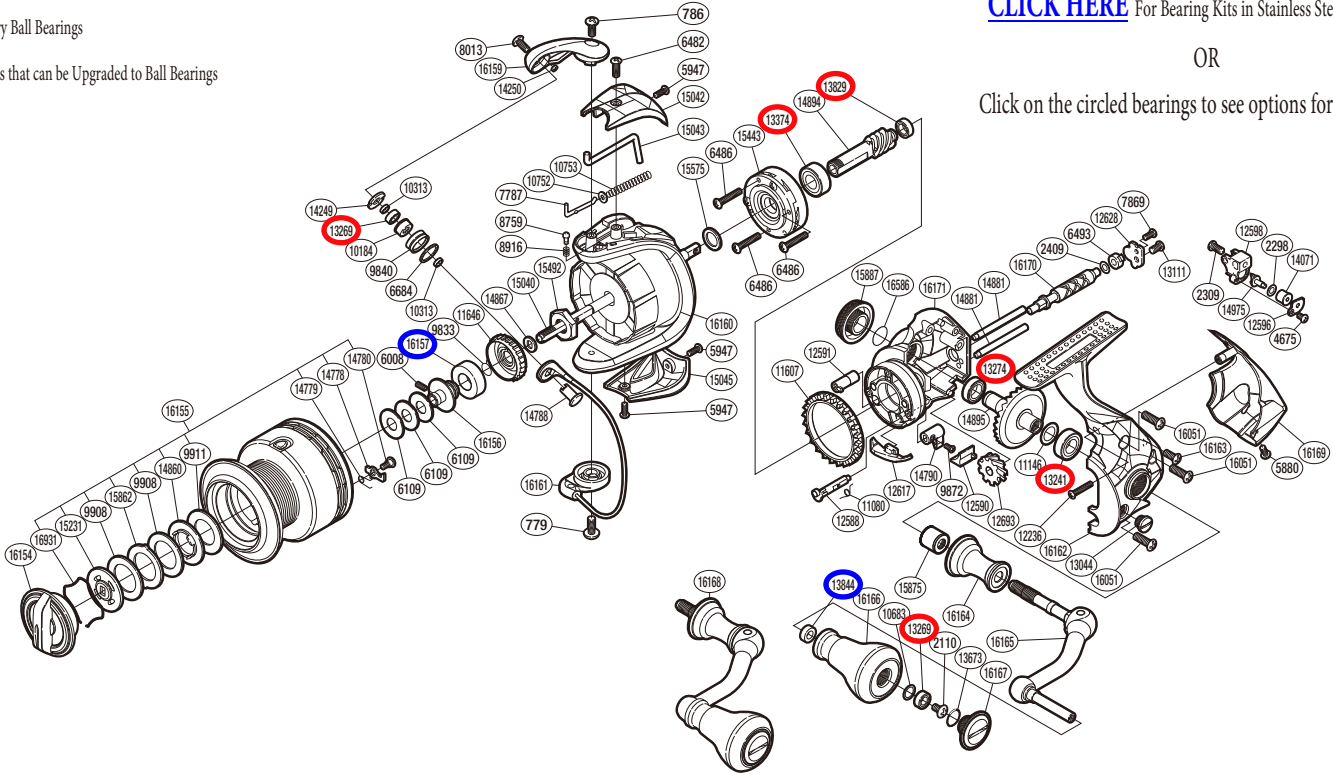

SHIMANO

STRADIC C14+ SA-RB

STCI4+4000FA

LEGEND

- Factory Ball Bearings
- Bushes that can be Upgraded to Ball Bearings

[CLICK HERE](#) For Bearing Kits in Stainless Steel and Ceramic

OR

Click on the circled bearings to see options for each bearing