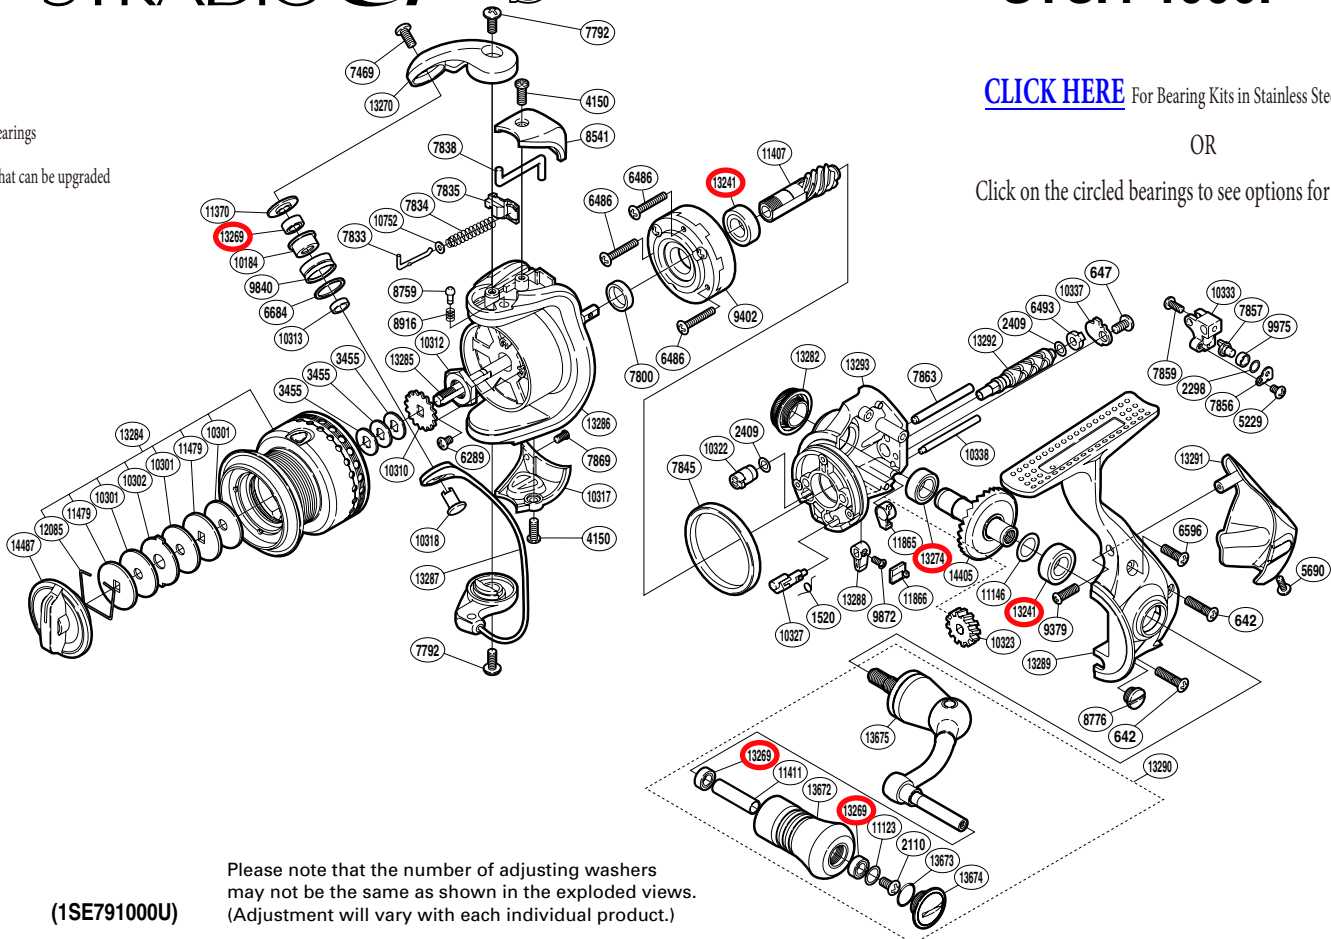

SHIMANO

STRADIC C14 SA-RB

STCI4-1000F

LEGEND

Factory Ball Bearings

This reel has no bushes that can be upgraded

[CLICK HERE](#) For Bearing Kits in Stainless Steel and Ceramic

OR

Click on the circled bearings to see options for each bearing

Please note that the number of adjusting washers may not be the same as shown in the exploded views. (Adjustment will vary with each individual product.)