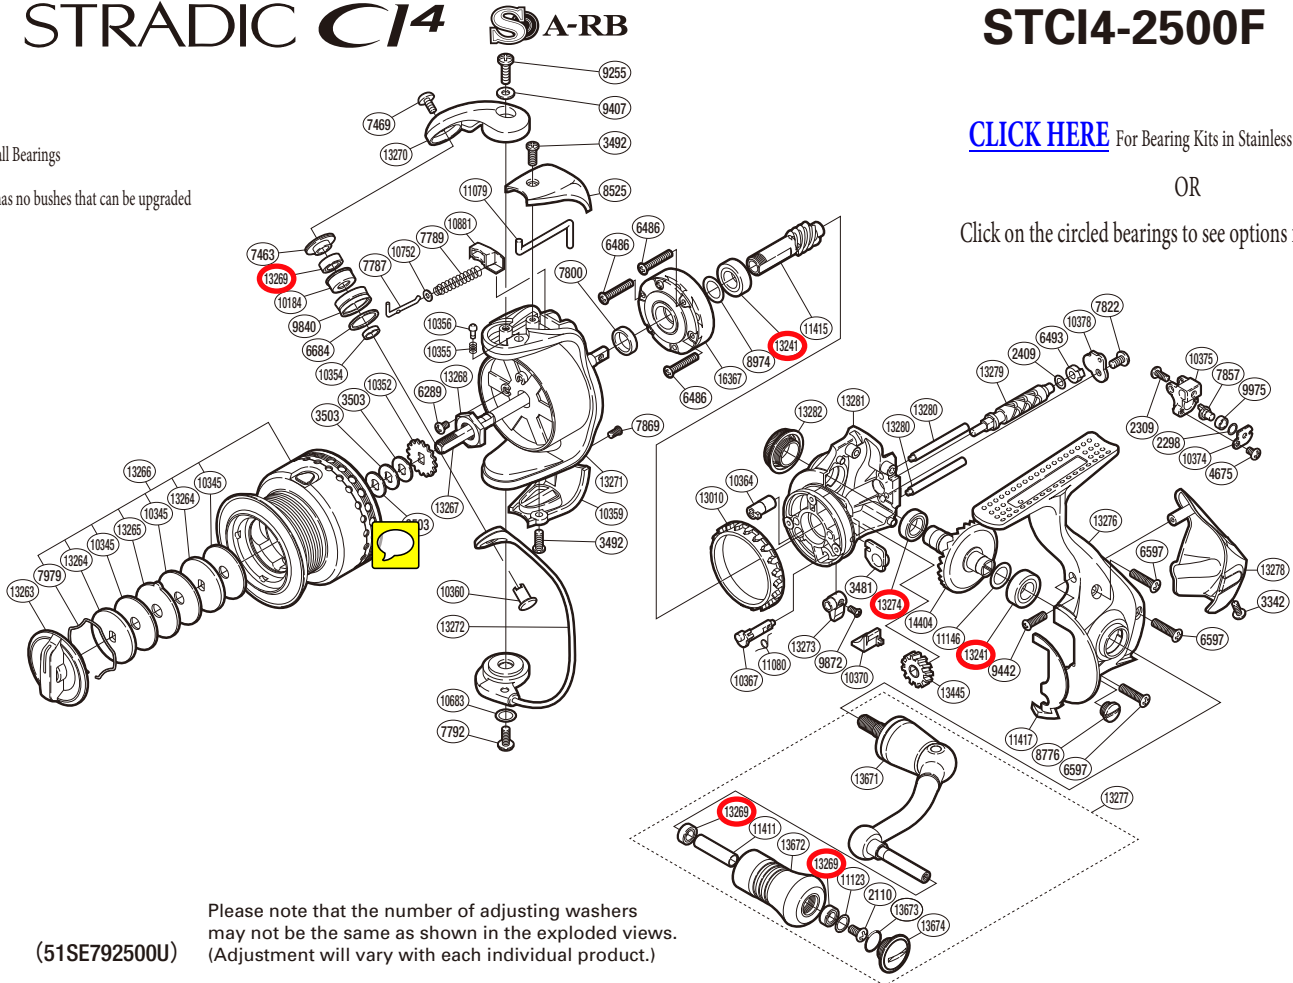

SHIMANO

STRADIC C14 S A-RB

STCI4-2500F

LEGEND

Factory Ball Bearings

This reel has no bushes that can be upgraded

[CLICK HERE](#) For Bearing Kits in Stainless Steel and Ceramic

OR

Click on the circled bearings to see options for each bearing

Please note that the number of adjusting washers may not be the same as shown in the exploded views. (Adjustment will vary with each individual product.)