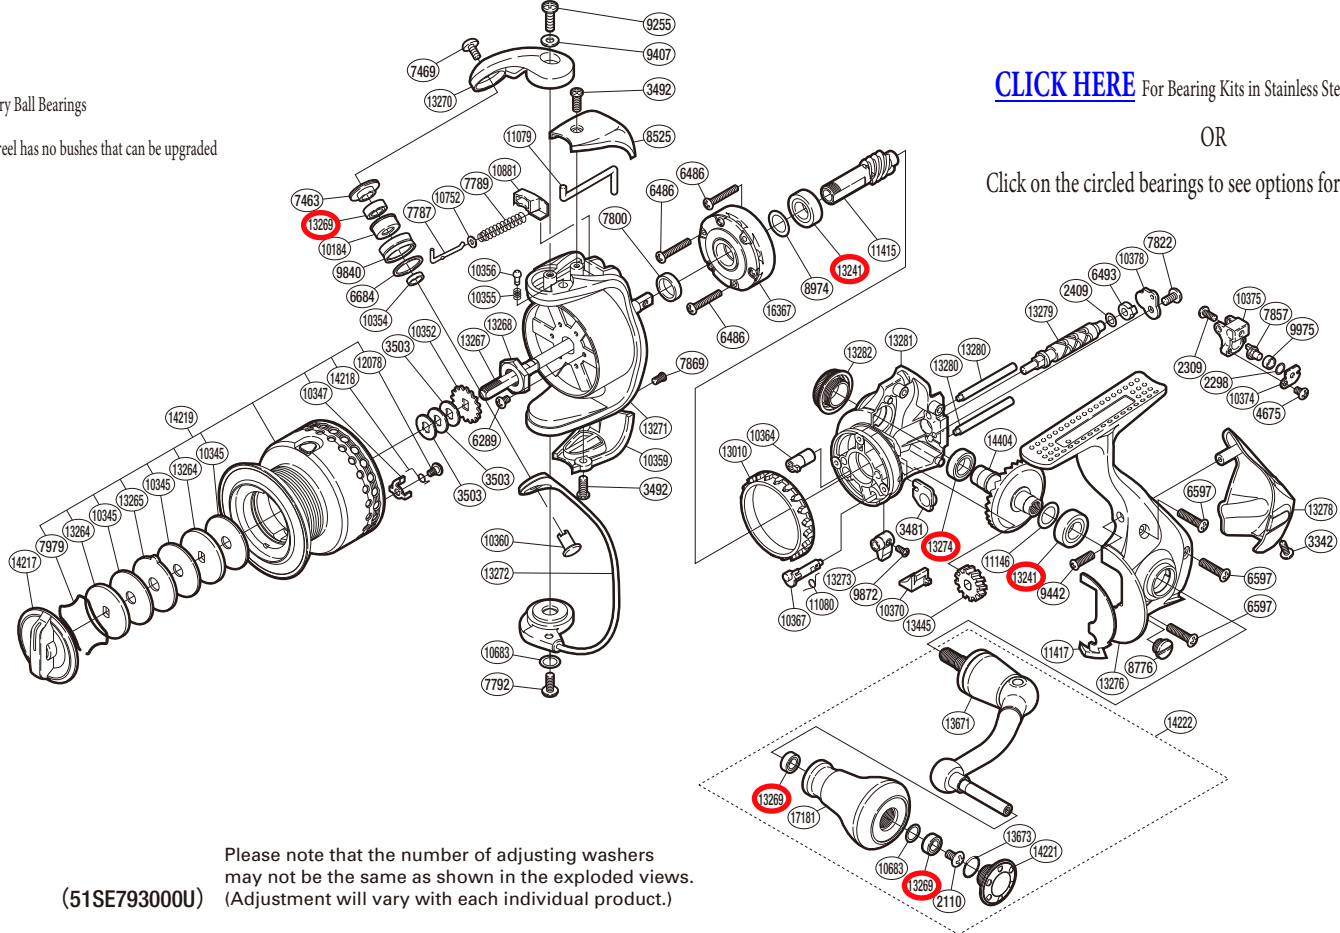

SHIMANO

STRADIC C14 SA-RB

STCI4-3000F

LEGEND

Factory Ball Bearings

This reel has no bushes that can be upgraded

[CLICK HERE](#) For Bearing Kits in Stainless Steel and Ceramic

OR

Click on the circled bearings to see options for each bearing

Please note that the number of adjusting washers may not be the same as shown in the exploded views. (Adjustment will vary with each individual product.)
(51SE793000U)