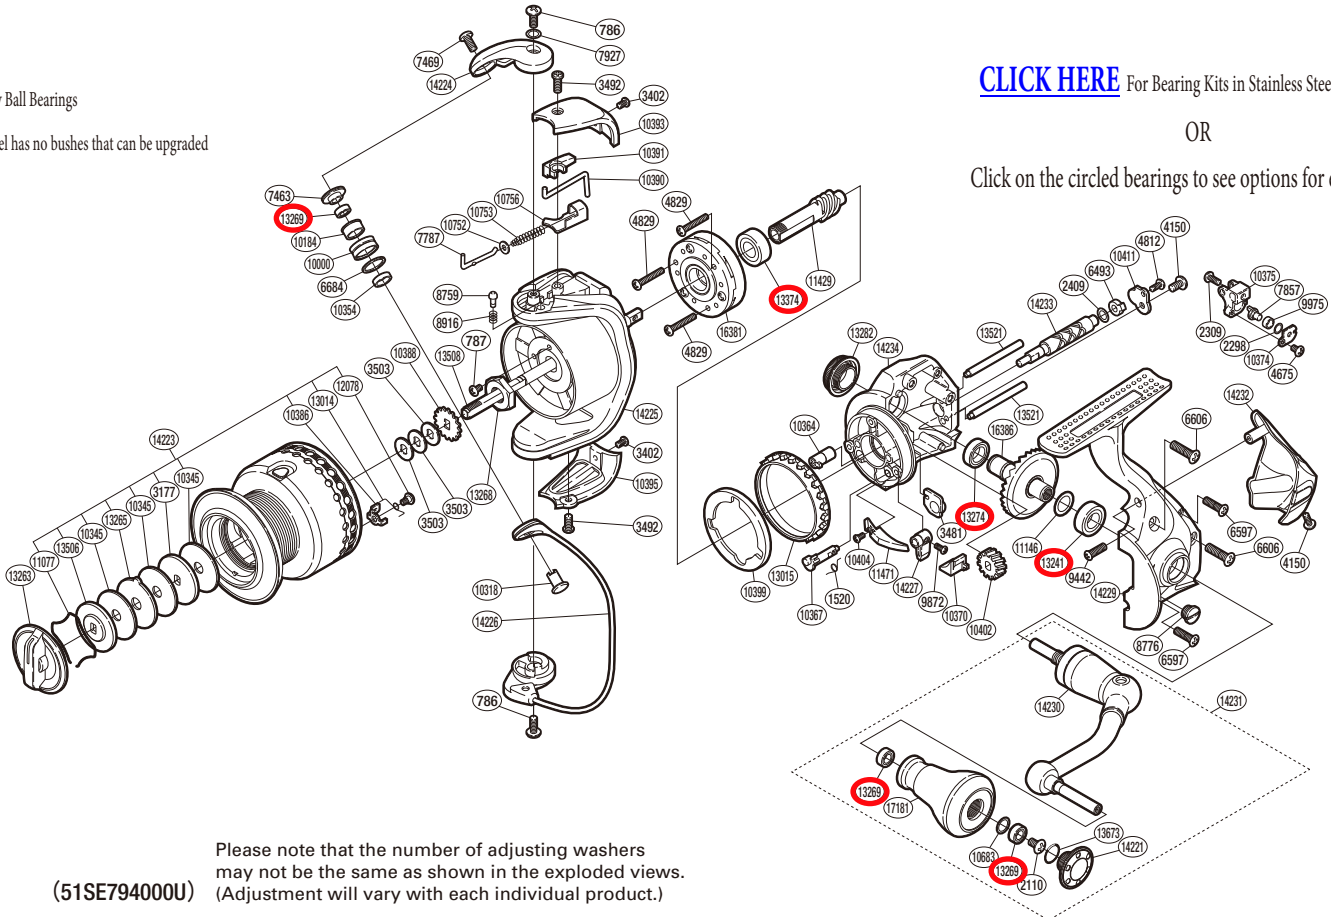

SHIMANO

STRADIC C14 SA-RB

STCI4-4000F

LEGEND

Factory Ball Bearings

This reel has no bushes that can be upgraded

[CLICK HERE](#) For Bearing Kits in Stainless Steel and Ceramic

OR

Click on the circled bearings to see options for each bearing

Please note that the number of adjusting washers may not be the same as shown in the exploded views. (51SE794000U) (Adjustment will vary with each individual product.)