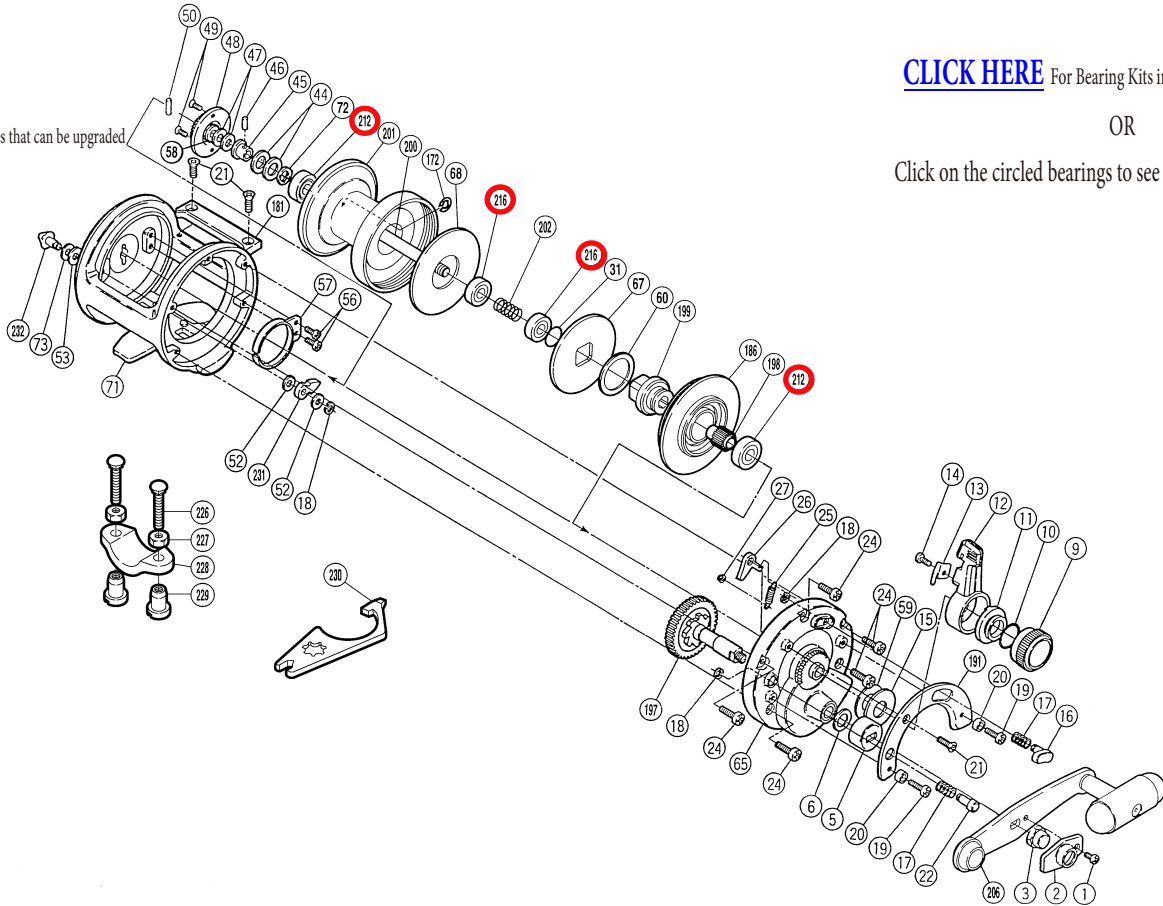

[CLICK HERE](#) For Bearing Kits in Stainless Steel and Ceramic

OR

Click on the circled bearings to see options for each bearing

Part No.	Description	Part No.	Description	Part No.	Description
TLD0001	Handle Lock Screw	TLD0027	Dog Spring Retainer	TLD0172	"C" Lock
TLD0002	Handle Lock	TLD0031	Seal Lock	TLD0181	Line Guard
TLD0003	Handle Nut	TLD0044	Pre-Load Spring B	TLD0186	Cooling Shield
TLD0005	Gear Shaft Shield	TLD0045	Pre-Load Body	TLD0191	Lever Quadrant
TLD0006	Gear Shaft Thrust Washer	TLD0046	Cross Pin A	TLD0197	Main Gear
TLD0009	Pre-Program Dial	TLD0047	Spacer A	TLD0198	Pinion Gear
TLD0010	Body "O" Seal	TLD0048	Click Gear	TLD0199	Pinion Guard
TLD0011	Lever Shaft Body	TLD0049	Click Gear Screw	TLD0200	Main Shaft
TLD0012	Drag Control Lever	TLD0050	Cross Pin B	TLD0201	Spool
TLD0013	Lever Click Spring	TLD0052	Click Pawl Washer	TLD0202	Pressure Release Spring
TLD0014	Click Spring Screw	TLD0053	Click Button Washer A	TLD0206	Handle
TLD0015	Lever Thrust Ring	TLD0056	Click Spring Screw	TLD0212	Ball Bearing
TLD0016	Strike Stop	TLD0057	Click Spring	TLD0216	Ball Bearing
TLD0017	Pressure Spring	TLD0058	Spacer B	TLD0231	Click Pawl
TLD0018	"C" Lock	TLD0059	Spacer	TLD0232	Click Button
TLD0019	Quadrant Anchor Bolt	TLD0060	Pre-Load Spring A		
TLD0020	Bolt Shield	TLD0065	Side Plate	TLD0226	Rod Clamp Bolt (accessory)
TLD0021	Quadrant Screw	TLD0067	Drag Plate	TLD0227	Rod Clamp Nut (B) (accessory)
TLD0022	Free Spool Detent	TLD0068	Titanium Drag Washer	TLD0228	Rod Clamp (accessory)
TLD0024	Side Plate Bolt	TLD0071	One-Piece Body	TLD0229	Rod Clamp Nut (A) (accessory)
TLD0025	Dog Spring	TLD0072	Pre-Load Washer A		
TLD0026	Dog	TLD0073	Click Button Washer B	TLD0230	Wrench (accessory)