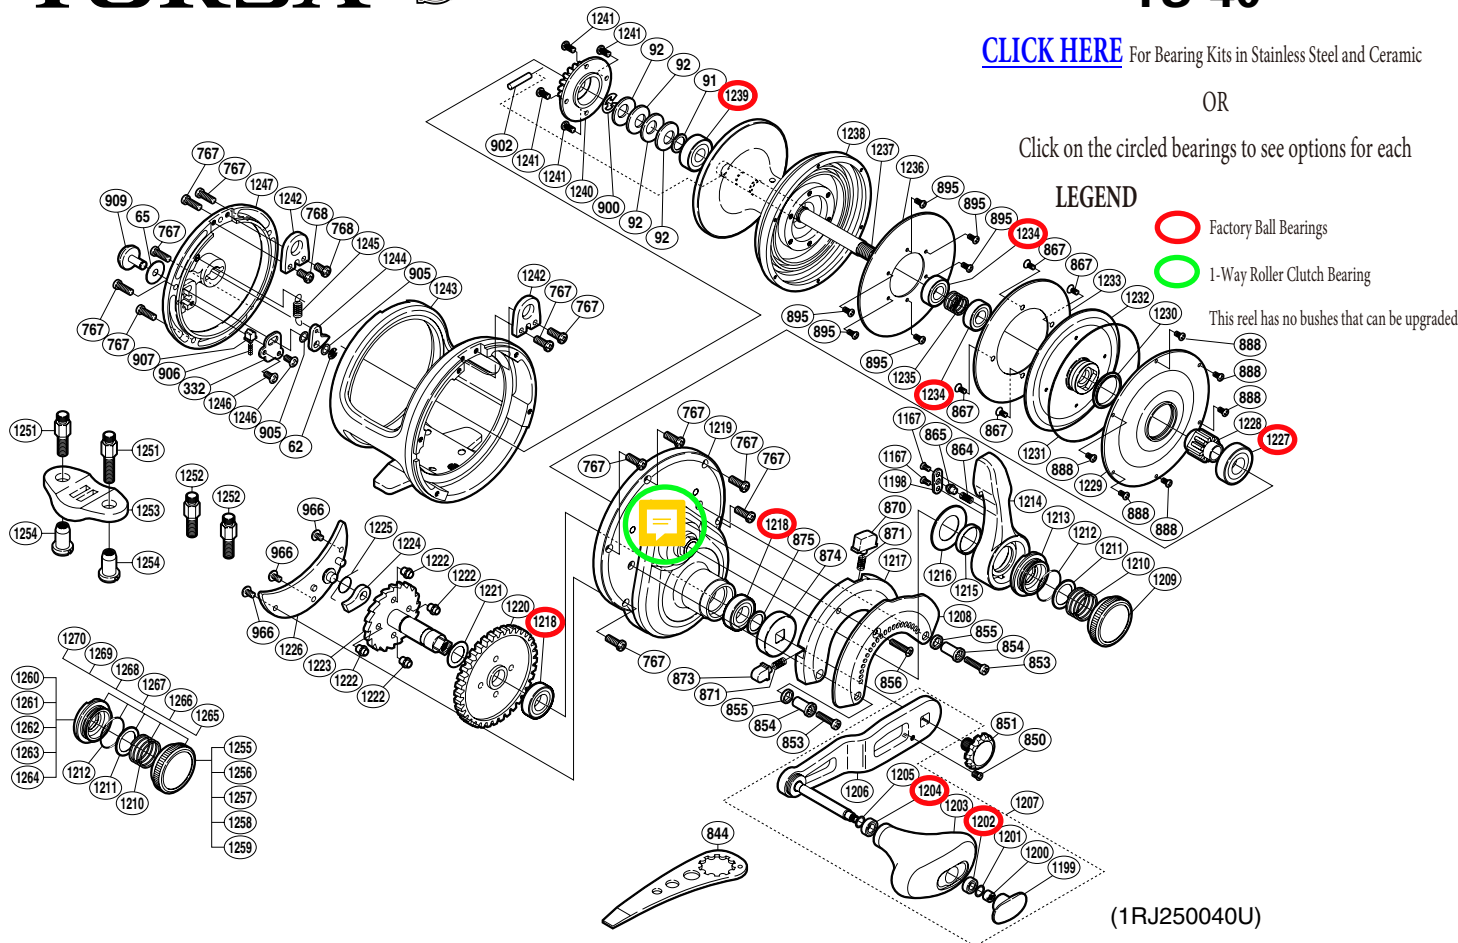

SHIMANO

TORSA SA-RB

TS-40

[CLICK HERE](#) For Bearing Kits in Stainless Steel and Ceramic

OR

Click on the circled bearings to see options for each

(1RJ250040U)

Part No.	Description	Part No.	Description	Part No.	Description
TGT0062	E Lock	TGT1202	Ball Bearing	TGT1238	Spool
TGT0065	Spacer	TGT1203	Handle Knob	TGT1239	Ball Bearing
TGT0091	Bearing Thrust Washer	TGT1204	Ball Bearing	TGT1240	Click Gear Support
TGT0092	Coned Disc Spring	TGT1205	Washer	TGT1241	Screw
TGT0257	Brake Collar (blue)	TGT1206	Handle Shank Assembly	TGT1242	Harness Lug
TGT0332	Click Spring Retainer	TGT1207	Handle Assembly	TGT1243	One-Piece Frame
TGT0767	Screw	TGT1208	Lever Quadrant	TGT1244	Click Pawl
TGT0768	Screw	TGT1209	Pre-Program Dial (LRS)	TGT1245	Click Pawl Spring
TGT0850	Screw	TGT1210	Dial Spring	TGT1246	Screw
TGT0851	Handle Bolt	TGT1211	Washer	TGT1247	Left Side Plate
TGT0853	Screw	TGT1212	O Ring		
TGT0854	Screw Shield	TGT1213	Lever Shaft Body (LRS)	TGT1251	Rod Clamp Bolt (accessory)
TGT0855	Quadrant Support	TGT1214	Drag Control Lever	TGT1252	Rod Clamp Bolt S (accessory)
TGT0856	Screw	TGT1215	Lever Thrust Ring	TGT1253	Rod Clamp (accessory)
TGT0864	Yoke Spring	TGT1216	Washer	TGT1254	Rod Clamp Nut (accessory)
TGT0865	Lever Click	TGT1217	Right Side Plate B	TGT0844	Wrench (accessory)
TGT0867	Screw	TGT1218	Ball Bearing		
TGT0870	Strike Stop	TGT1219	Right Side Plate		
TGT0871	Pressure Spring	TGT1220	Drive Gear	TGT1255	Pre-Program Dial (DNK20) (accessory)
TGT0873	Free Spool Detent	TGT1221	Washer	TGT1256	Pre-Program Dial (DNK30-40) (accessory)
TGT0874	Gear Shaft Shield	TGT1222	Anti-Reverse Ratchet Pin	TGT1257	Pre-Program Dial (CFS) (accessory)
TGT0875	Washer	TGT1223	Anti-Reverse Ratchet	TGT1258	Pre-Program Dial (UFS) (accessory)
TGT0888	Screw	TGT1224	Anti-Reverse Pawl	TGT1259	Pre-Program Dial (BFS80) (accessory)
TGT0895	Screw	TGT1225	Anti-Reverse Pawl Spring		
TGT0900	E Lock	TGT1226	Set Plate	TGT1260	Lever Shaft Body (DNK20) (accessory)
TGT0902	Cross Pin	TGT1227	Ball Bearing	TGT1261	Lever Shaft Body (DNK30-40) (accessory)
TGT0905	Spacer	TGT1228	Pinion Gear	TGT1262	Lever Shaft Body (CFS) (accessory)
TGT0906	Click Spring	TGT1229	Cooling Shield	TGT1263	Lever Shaft Body (UFS) (accessory)
TGT0907	Click Spring Holder	TGT1230	Waterproof Ring	TGT1264	Lever Shaft Body (BFS80) (accessory)
TGT0909	Click Button	TGT1231	O Ring		
TGT0966	Screw	TGT1232	Pinion Guard	TGT1265	Quick Change Cam Assembly (LRS) (accessory)
TGT1167	Screw	TGT1233	Drag Plate	TGT1266	Quick Change Cam Assembly (DNK20) (accessory)
TGT1198	Lever Click Cover	TGT1234	Ball Bearing	TGT1267	Quick Change Cam Assembly (DNK30-40) (accessory)
TGT1199	Handle Knob Seal	TGT1235	Pressure Release Spring	TGT1268	Quick Change Cam Assembly (CFS) (accessory)
TGT1200	Handle Nut	TGT1236	Drag Washer	TGT1269	Quick Change Cam Assembly (UFS) (accessory)
TGT1201	Washer	TGT1237	Spool Shaft	TGT1270	Quick Change Cam Assembly (BFS80) (accessory)