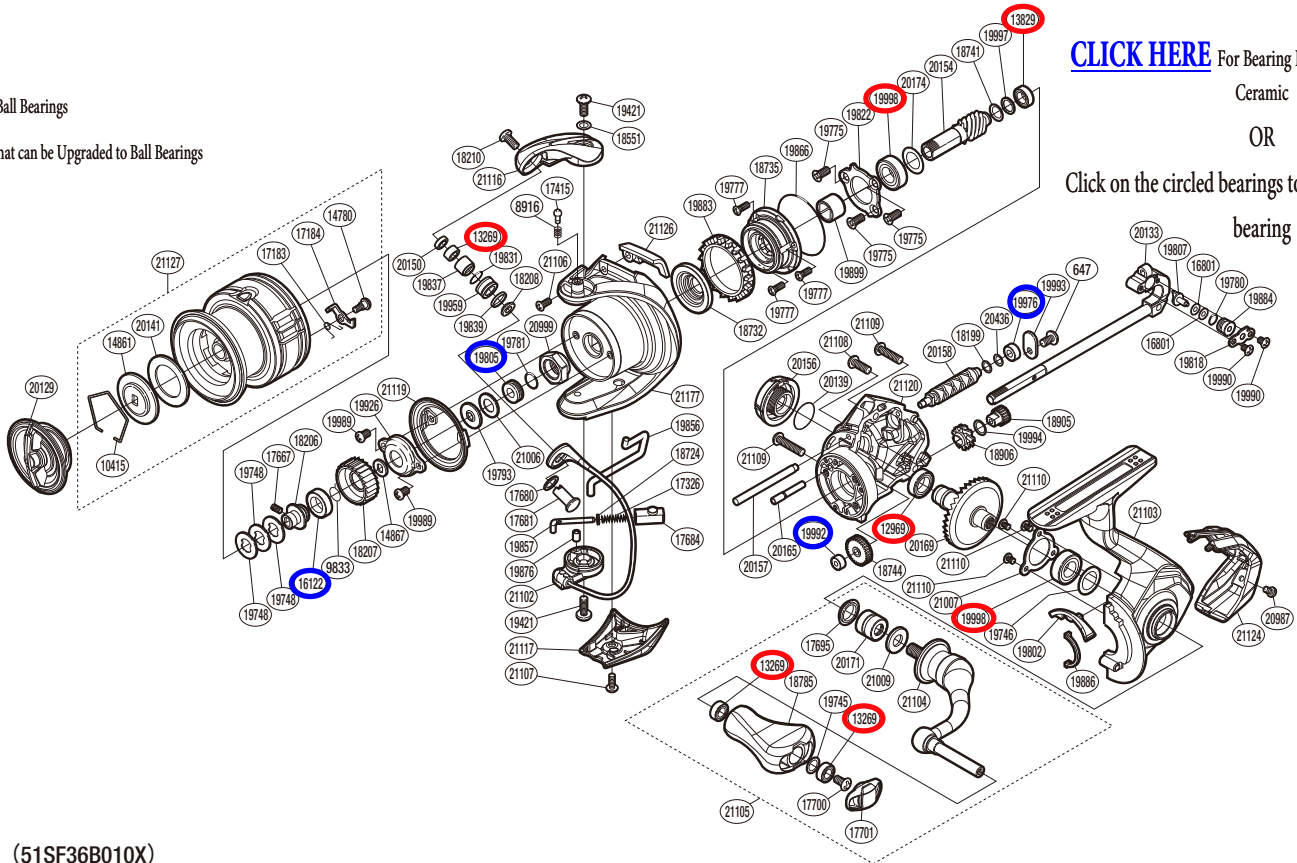

(51SF36B010X)

Please note that the number of adjusting washers may not be the same as shown in the exploded views. (Adjustment will vary with each individual product.)

Part No.	Description	Part No.	Description	Part No.	Description
RD 0647	Screw	RD19421	Screw	RD20139	O Ring
RD 8916	Click Spring	RD19745	Washer	RD20141	Drag Washer
RD 9833	Ratchet Spring	RD19746	Washer	RD20150	Line Roller Collar
RD10415	Drag Washer Retainer	RD19748	Washer	RD20154	Pinion Gear
RD12969	Ball Bearing	RD19775	Screw	RD20156	Handle Screw Cap
RD13269	Ball Bearing	RD19777	Screw	RD20157	Oscillating Guide A
RD13829	Ball Bearing	RD19780	O Ring	RD20158	Worm Shaft
RD14780	Screw	RD19781	O Ring	RD20165	Idle Gear B Shaft
RD14861	Key Washer	RD19793	Bearing Water Proof	RD20169	Drive Gear
RD14867	Spool Support	RD19802	Bail Trip Strike	RD20171	Handle Shaft Cover B
RD16122	Spool Bushing	RD19805	Main Shaft Collar	RD20174	Washer
RD16801	Spacer	RD19807	Oscillating Pawl	RD20436	Washer
RD17183	Drag Click Spring	RD19818	Oscillating Pawl Cover	RD20987	Screw
RD17184	Drag Click	RD19822	Bearing Retainer	RD20999	Rotor Nut
RD17326	Bail Spring	RD19831	O Ring	RD21006	Washer
RD17415	Click Pin	RD19837	Line Roller Bushing	RD21007	Bearing Retainer
RD17667	Set Screw	RD19839	Line Roller Spacer	RD21009	Washer
RD17680	Washer	RD19856	Bail Trip Lever	RD21102	Bail Assembly
RD17681	Line Roller Support	RD19857	Bail Spring Guide A	RD21103	Side Cover Assembly
RD17684	Bail Spring Guide B	RD19866	O Ring	RD21104	Handle Shank Assembly
RD17695	Handle Shaft Seal	RD19876	Bail Spring Guide A Bush	RD21105	Handle Assembly
RD17700	Screw	RD19883	Friction Ring	RD21106	Screw
RD17701	Handle Knob Seal	RD19884	Oscillating Slider Bushing	RD21107	Screw
RD18199	Spacer	RD19886	Flange Water Proof	RD21108	Screw
RD18206	Bearing Bushing	RD19899	Roller Clutch Inner	RD21109	Screw
RD18207	Drag Click Ratchet	RD19926	Rotor Nut Lock Plate	RD21110	Screw
RD18208	Spacer	RD19959	Line Roller	RD21116	Bail Arm
RD18210	Screw	RD19976	Worm Bushing (Rear)	RD21117	Bail Hold Support Guard
RD18551	Washer	RD19989	Screw	RD21119	Rotor Brim
RD18724	Spring Guide A Support	RD19990	Screw	RD21120	Body
RD18732	Rotor Ring	RD19992	Worm Bushing (Front)	RD21124	Rear Protector
RD18735	Roller Clutch Assembly	RD19993	Worm Shaft Retainer	RD21126	Counter Weight Cover
RD18741	Washer	RD19994	Washer	RD21127	Spool Assembly
RD18744	Idle Gear	RD19997	Washer	RD21177	Rotor Assembly
RD18785	Handle Knob	RD19998	Ball Bearing		
RD18905	Idle Gear B Small	RD20129	Drag Knob Assembly		
RD18906	Idle Gear B Large	RD20133	Main Shaft Assembly	RD18054	Anti Line Slip Sticker